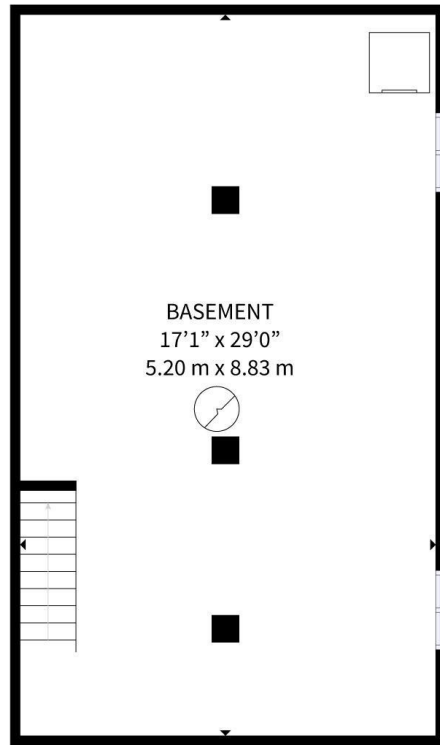

GROSS INTERNAL AREA
FLOOR 1 : 483 sq. ft, 45 m² FLOOR 2 : 850 sq. ft, 79 m²
FLOOR 2 : 304 sq. ft, 28 m²
TOTAL AREA: 1,640sq. ft, 152 m²

SIZES AND DIMENSIONS ARE APPROXIMATE, ACTUAL MAY VARY.

FLOOR 2

FLOOR 1

FLOOR 2

FLOOR 3