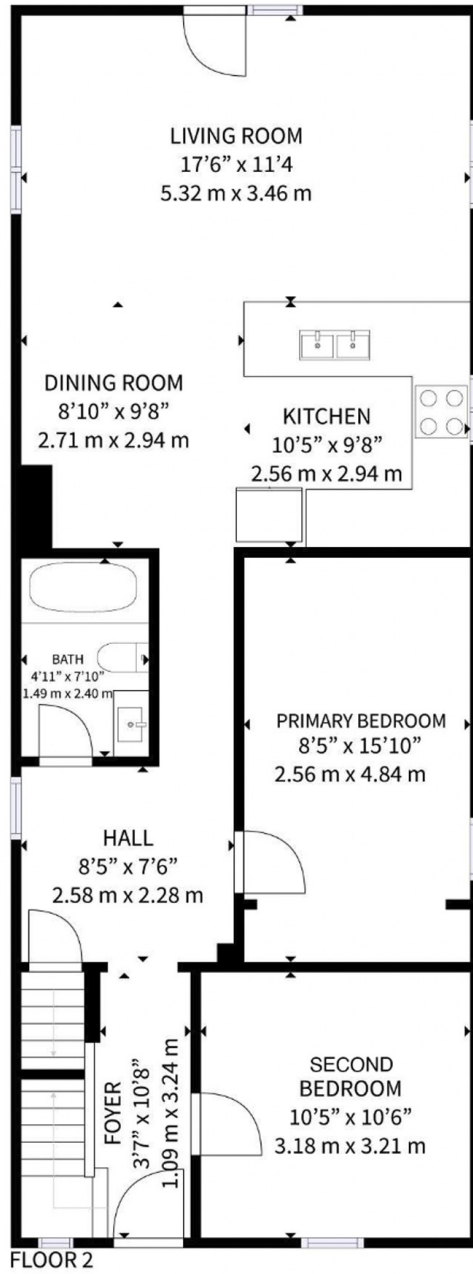

GROSS INTERNAL AREA
FLOOR 1 : 483 sq. ft, 45 m² FLOOR 2 : 850 sq. ft, 79 m²
FLOOR 2 : 304 sq. ft, 28 m²
TOTAL AREA: 1,640sq. ft, 152 m²

SIZES AND DIMENSIONS ARE APPROXIMATE, ACTUAL MAY VARY.

FLOOR 2

FLOOR 1

FLOOR 2

FLOOR 3