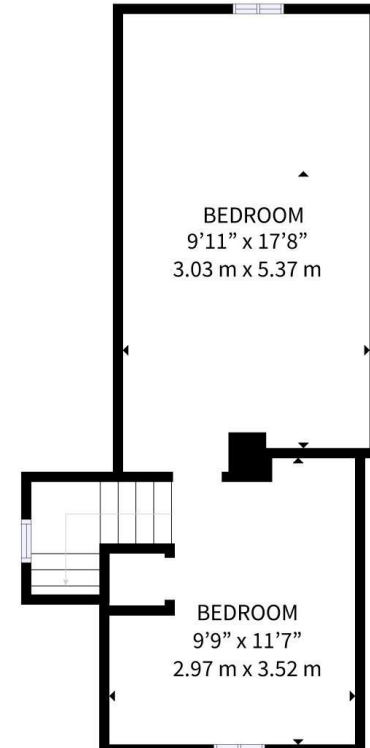

GROSS INTERNAL AREA
FLOOR 1 : 483 sq. ft, 45 m² FLOOR 2 : 850 sq. ft, 79 m²
FLOOR 2 : 304 sq. ft, 28 m²
TOTAL AREA: 1,640sq. ft, 152 m²

SIZES AND DIMENSIONS ARE APPROXIMATE, ACTUAL MAY VARY.

FLOOR 2

FLOOR 1

FLOOR 2

FLOOR 3