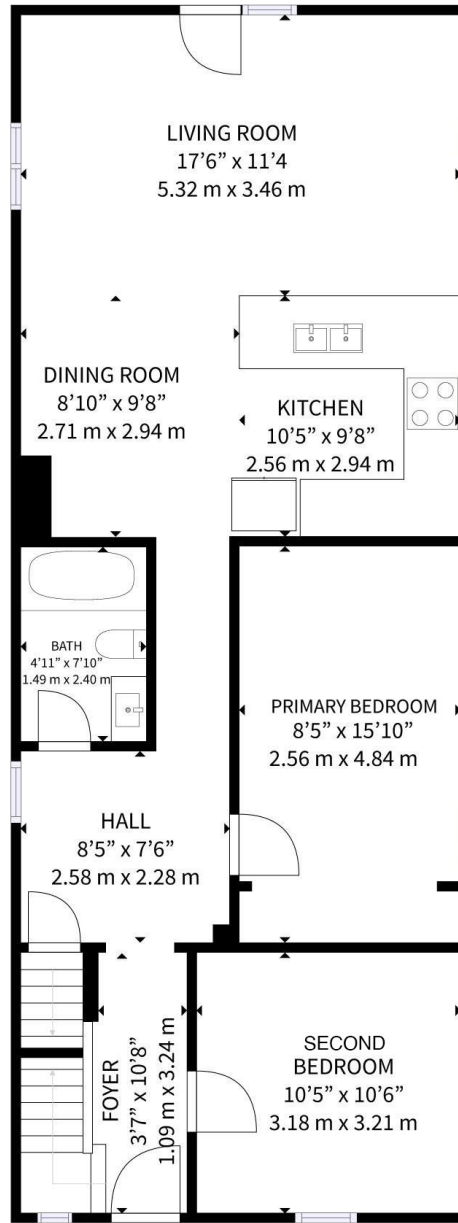

GROSS INTERNAL AREA
FLOOR 1 : 483 sq. ft, 45 m² FLOOR 2 : 850 sq. ft, 79 m²
FLOOR 2 : 304 sq. ft, 28 m²
TOTAL AREA: 1,640sq. ft, 152 m²

SIZES AND DIMENSIONS ARE APPROXIMATE, ACTUAL MAY VARY.

FLOOR 2

FLOOR 1

FLOOR 2

FLOOR 3