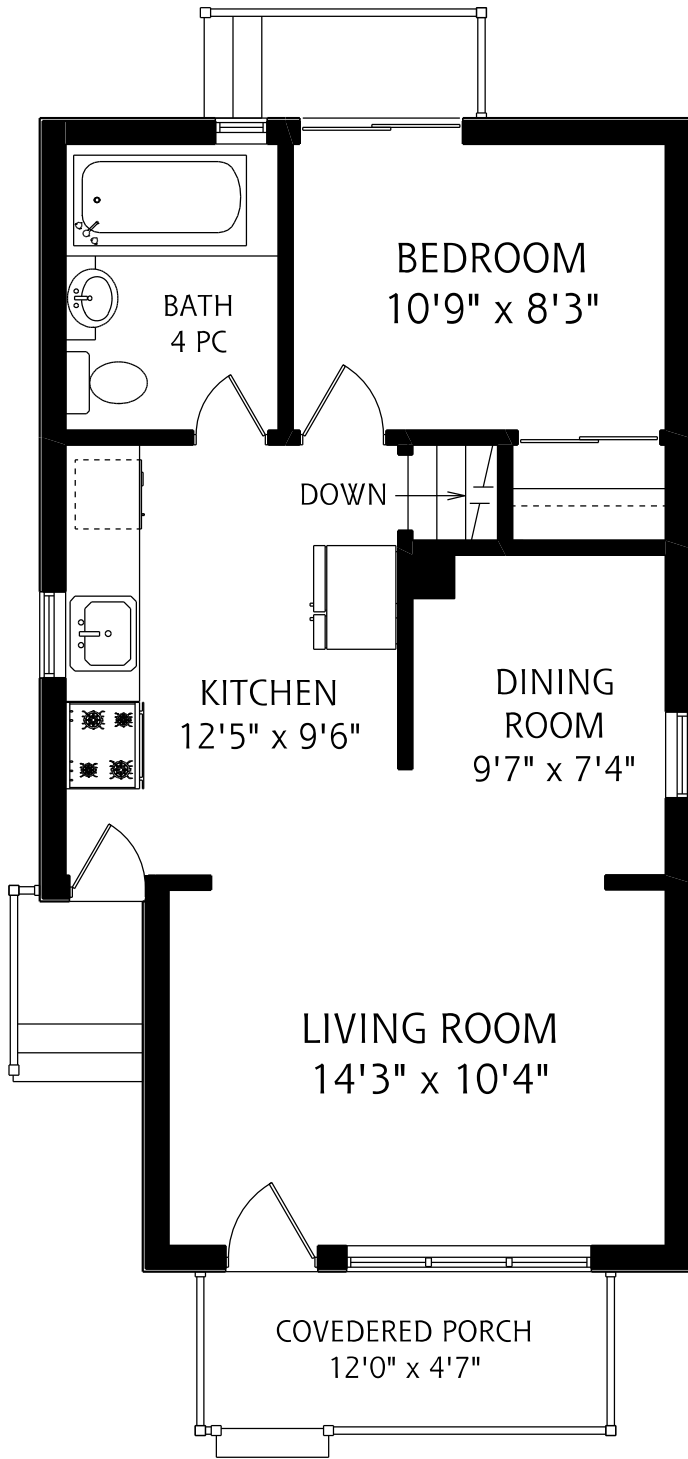

# 58 FOURTEENTH STREET

MAIN FLOOR  
600 SQUARE FEET

LOWER LEVEL  
390 SQUARE FEET

ALL MEASUREMENTS SHOULD BE CONSIDERED APPROXIMATE