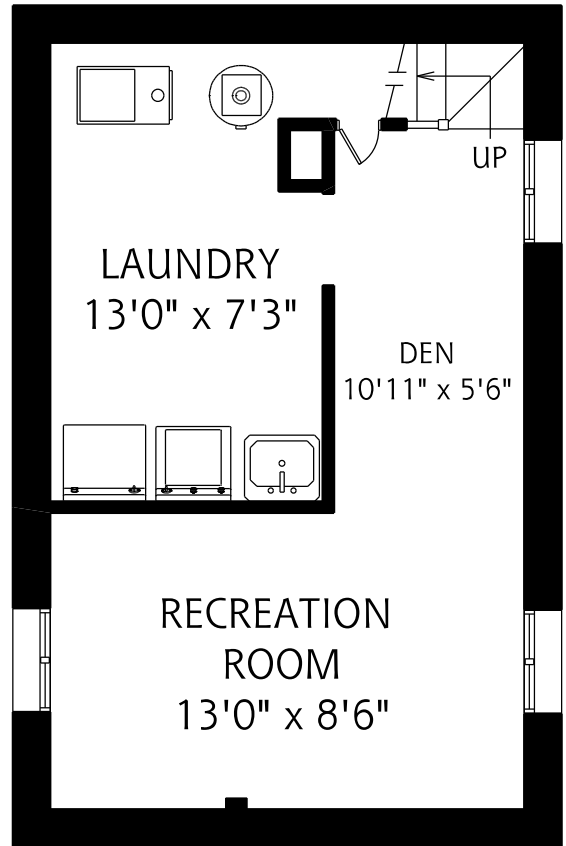

# 58 FOURTEENTH STREET

MAIN FLOOR  
600 SQUARE FEET

LOWER LEVEL  
390 SQUARE FEET

ALL MEASUREMENTS SHOULD BE CONSIDERED APPROXIMATE