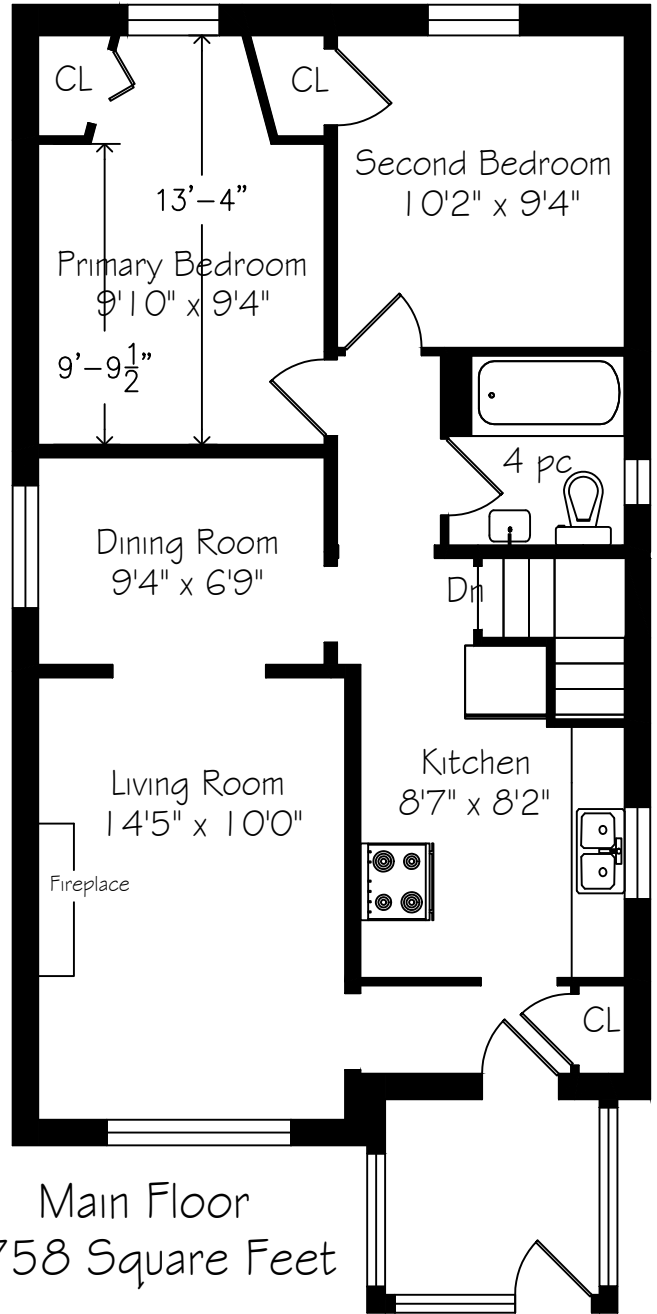

140 Ellins Avenue

Measurements and Calculations are approximate
To be used as guidelines only
www.measuredup.ca

Lower Level
758 Square Feet

Main Floor
758 Square Feet