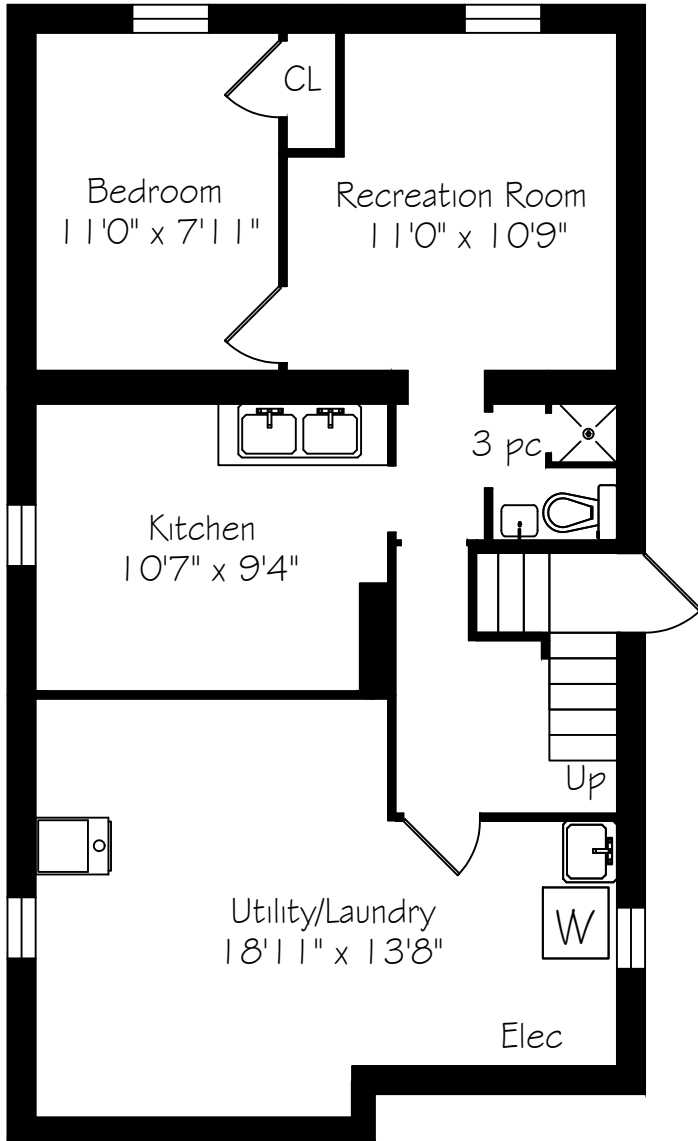

140 Ellins Avenue

Measurements and Calculations are approximate
To be used as guidelines only
www.measuredup.ca

Lower Level
758 Square Feet

Main Floor
758 Square Feet