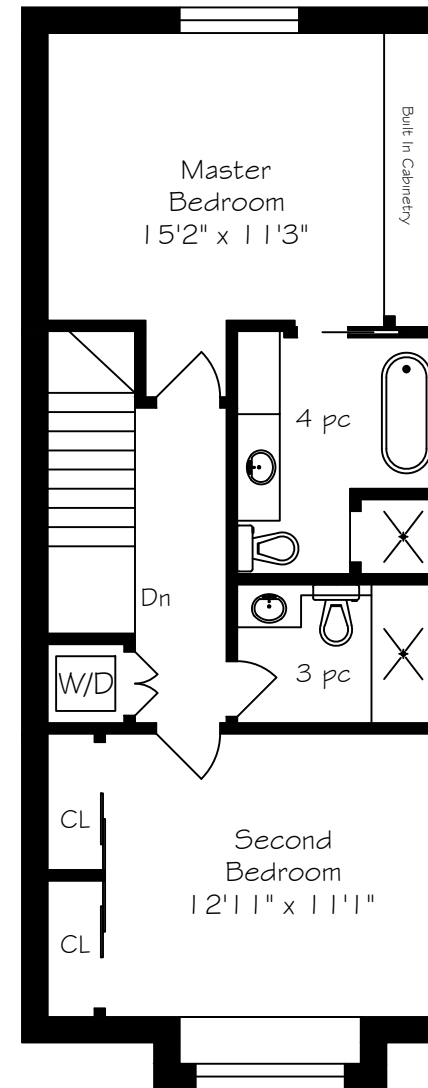

# 133 Harbourview Crescent

Measurements and Calculations are approximate  
To be used as guidelines only

Lower Level  
409 Square Feet

Main Floor  
680 Square Feet

Second Floor  
682 Square Feet