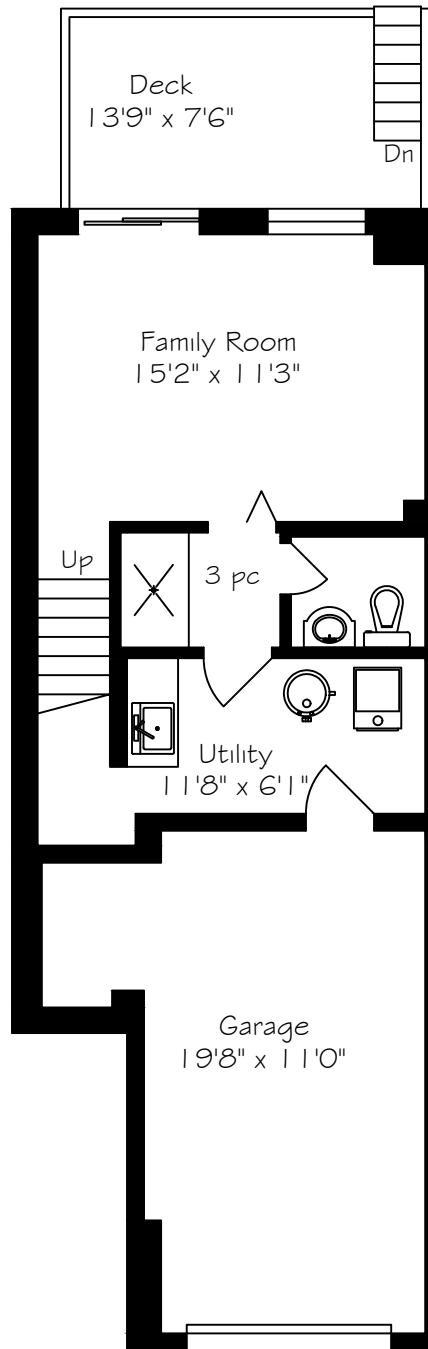

# 133 Harbourview Crescent

Measurements and Calculations are approximate  
To be used as guidelines only

Lower Level  
409 Square Feet

Main Floor  
680 Square Feet

Second Floor  
682 Square Feet