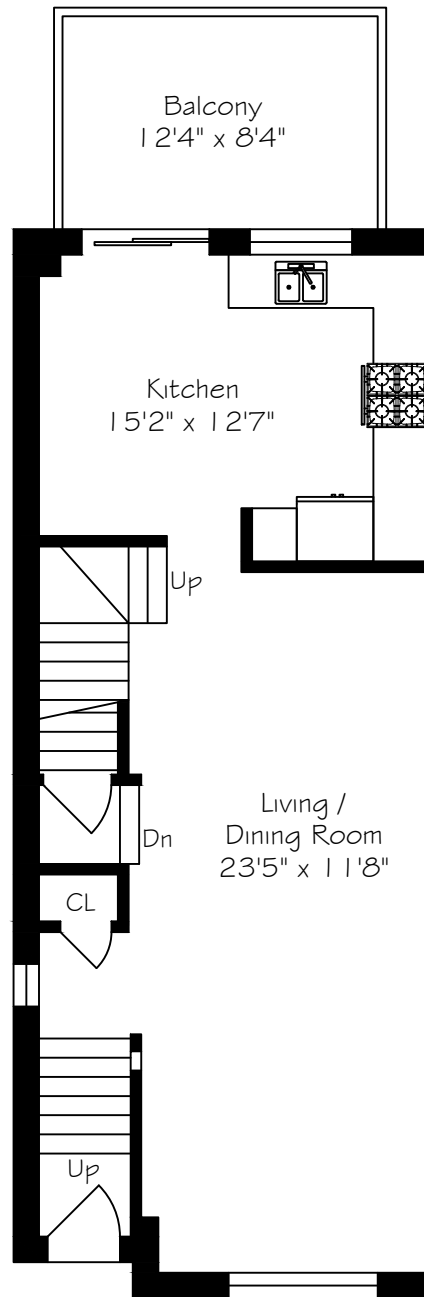

# 133 Harbourview Crescent

Measurements and Calculations are approximate  
To be used as guidelines only

Lower Level  
409 Square Feet

Main Floor  
680 Square Feet

Second Floor  
682 Square Feet