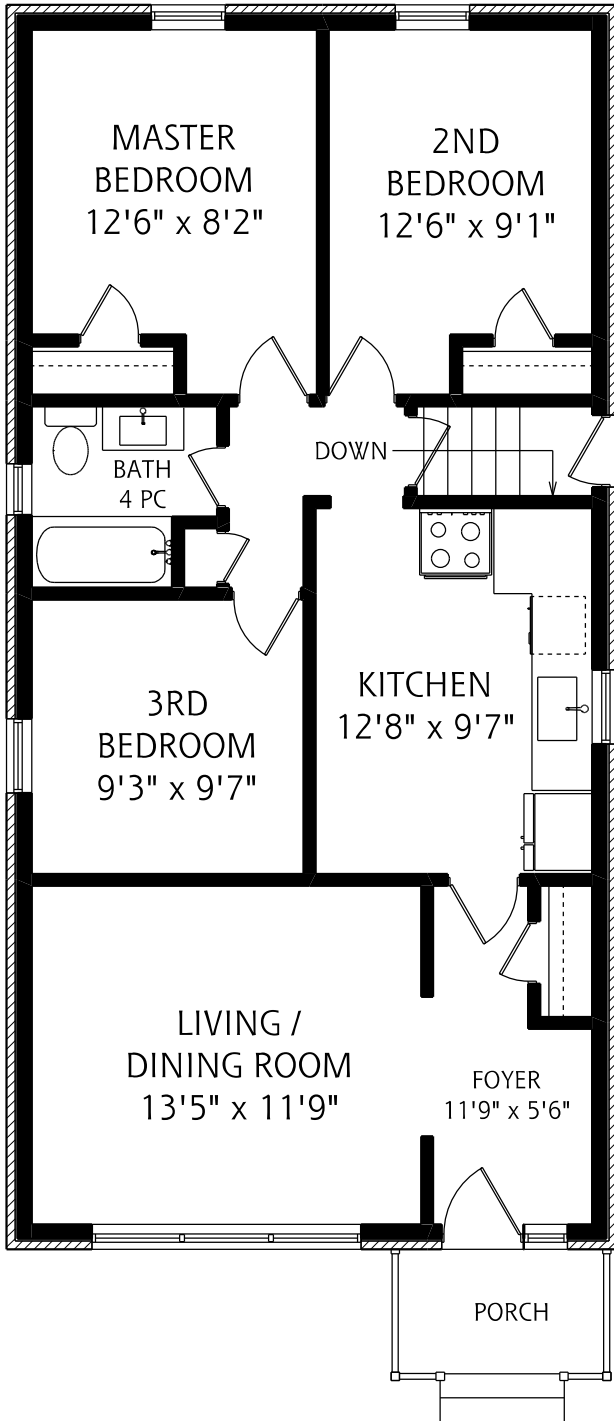

6 TWELFTH STREET

MAIN FLOOR
920 SQUARE FEET

ALL MEASUREMENTS SHOULD BE CONSIDERED APPROXIMATE

LOWER LEVEL
920 SQUARE FEET