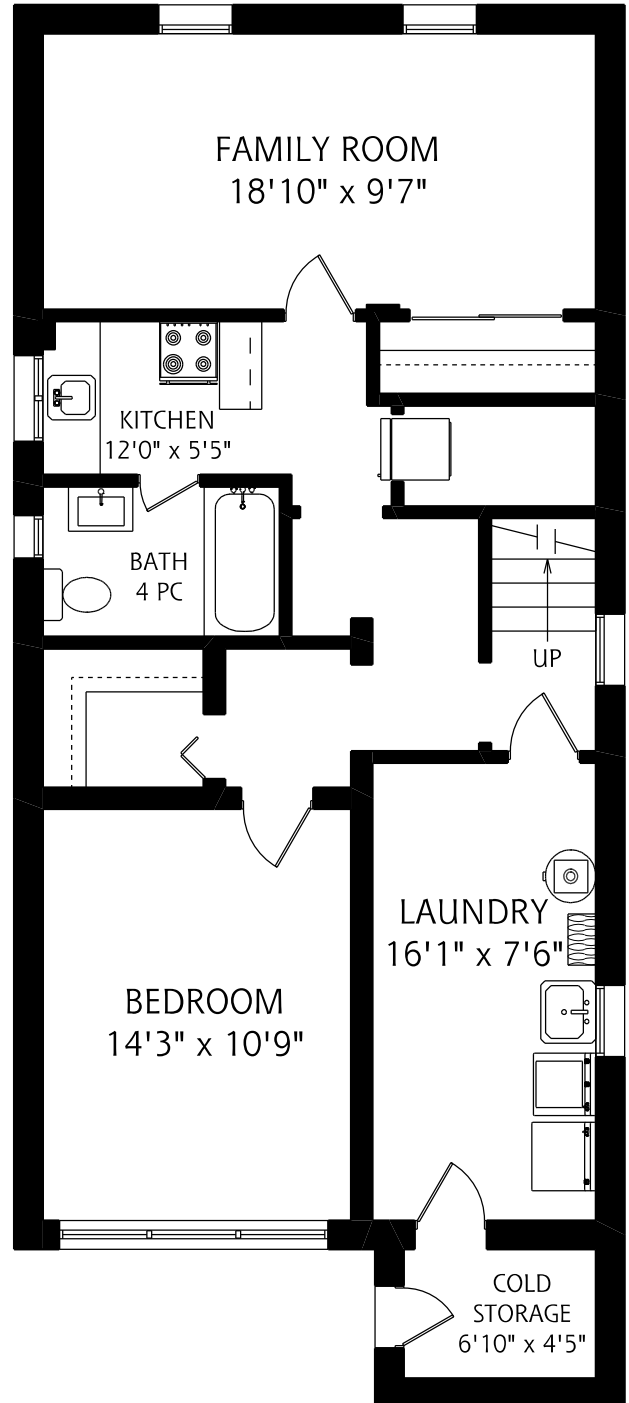

6 TWELFTH STREET

MAIN FLOOR
920 SQUARE FEET

ALL MEASUREMENTS SHOULD BE CONSIDERED APPROXIMATE

LOWER LEVEL
920 SQUARE FEET